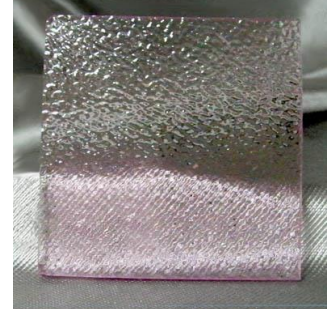

PROFESSIONAL PLASTICS

Stipple Acrylic Colors

Royal

Amber

Bronze

Crystal

Green Glass

Green

Lavendar

Lemon

Lilac

Rose

Sky Blue

White

www.professionalplastics.com

sales@proplas.com