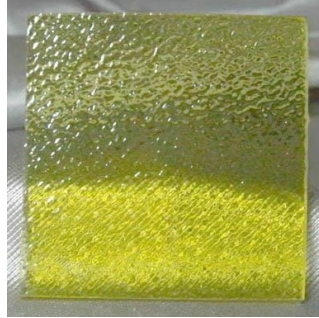

PROFESSIONAL PLASTICS

Stipple Acrylic Colors

Royal

Amber

Bronze

Crystal

Green Glass

Green

Lavendar

Lemon

Lilac

Rose

Sky Blue

White

www.professionalplastics.com

sales@proplas.com