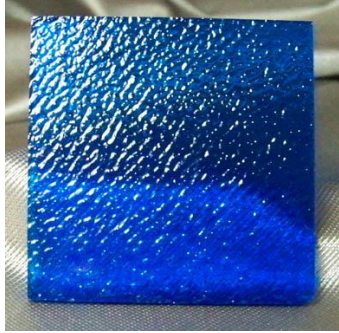

PROFESSIONAL PLASTICS

Stipple Acrylic Colors

Royal

Amber

Bronze

Crystal

Green Glass

Green