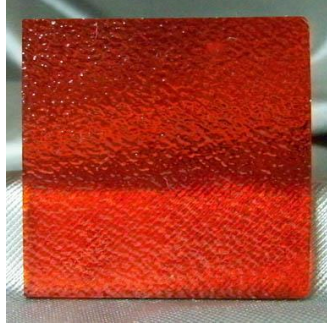

PROFESSIONAL PLASTICS

Stipple Acrylic Colors

Royal

Amber

Bronze

Crystal

Green Glass

Green

Lavendar

Lemon

Lilac

Rose

Sky Blue

White

www.professionalplastics.com

sales@proplas.com