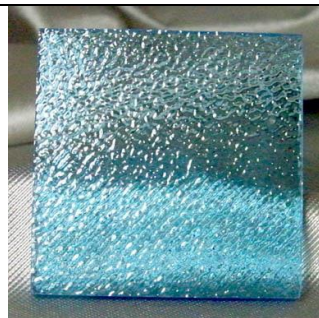

PROFESSIONAL PLASTICS

Stipple Acrylic Colors

Royal

Amber

Bronze

Crystal

Green Glass

Green

Lavendar

Lemon

Lilac

Rose

Sky Blue

White

www.professionalplastics.com

sales@proplas.com