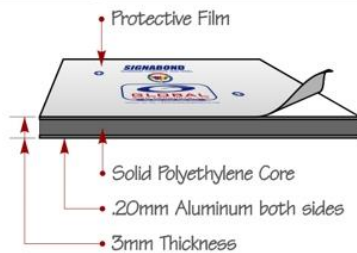

SIGNABOND LITE TM **Signabond Lite[®] Aluminum Composite Panels**

Signabond Lite aluminum composite sign panel is available in 12 different colors and two different thicknesses, it offers more choices than any other composite panel on the market today. Signabond Lite is designed for flat sign panel applications and is easily cut and routed with everyday shop tools. Signabond Lite is easily your best choice for quality and selection in today's crowded aluminum composite market.

Colors 3mm thickness

Available Panel Sizes: 4 ft x 8 ft (1220mm x 2440mm)

Colors 3mm & 6mm:

Available Panel Sizes:

- 4 ft x 8 ft (1220 mm x 2440 mm)
- 4 ft x 10 ft (1220 mm x 3050 mm)
- 5 ft x 10 ft (1523 mm x 3050 mm)

Weight:

- 3mm 4 ft x 8 ft, 28.25 lbs
- 3mm 4 ft x 10 ft, 35.5 lbs
- 3mm 5 ft x 10 ft, 44 lbs
- 6mm 4 ft x 8 ft, 51.5 lbs
- 6mm 4 ft x 10 ft, 64.5 lbs
- 6mm 5 ft x 10 ft, 80.5 lbs

3mm Signabond Lite

6mm Signabond Lite

Attributes:

- Available in 3mm or 6mm total thickness
- Aluminum skin thickness .20 mm
- Quality Aluminum Composite Sign Panel
- Recommended for Flat Sign Panel Applications
- Solid Polyethylene Core
- Paint: PPG Trueform polyester coil coated panels
- UL Recognized and Approved
- NCHRP350 Highway road sign approved
- Simply wipe off to begin use
- Ideal paint finish for best results
- Impervious to most harsh chemicals
- Easy to cut and route with everyday tools
- Ready to accept paint, screen printing, or UV flatbed inks.
- Available in white/white, white/mill, or black/black, red/red, brown/brown, royal blue/royal blue, ivy green/ivy green, ivory/ivory, burgundy/burgundy, and caution yellow/caution yellow including two premium brushed metal finishes
- 5 Year Limited Warranty