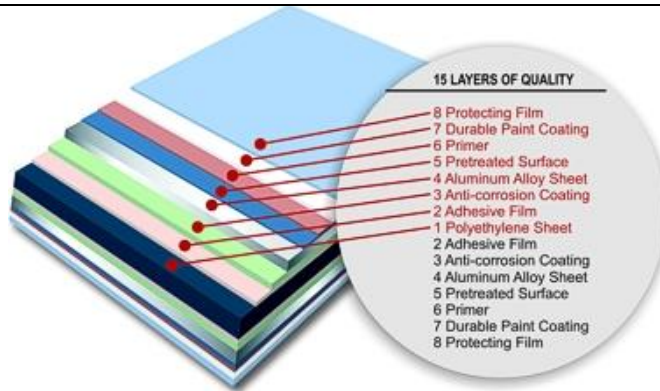

SIGNABOND LITE TM **Signabond Lite[®] Aluminum Composite Panels**

Signabond Lite aluminum composite sign panel is available in 12 different colors and two different thicknesses, it offers more choices than any other composite panel on the market today. Signabond Lite is designed for flat sign panel applications and is easily cut and routed with everyday shop tools. Signabond Lite is easily your best choice for quality and selection in today's crowded aluminum composite market.

Colors 3mm thickness

Available Panel Sizes: 4 ft x 8 ft (1220mm x 2440mm)

Colors 3mm & 6mm:

Available Panel Sizes:

- 4 ft x 8 ft (1220 mm x 2440 mm)
- 4 ft x 10 ft (1220 mm x 3050 mm)
- 5 ft x 10 ft (1523 mm x 3050 mm)

Weight:

- 3mm 4 ft x 8 ft, 28.25 lbs
- 3mm 4 ft x 10 ft, 35.5 lbs
- 3mm 5 ft x 10 ft, 44 lbs
- 6mm 4 ft x 8 ft, 51.5 lbs
- 6mm 4 ft x 10 ft, 64.5 lbs
- 6mm 5 ft x 10 ft, 80.5 lbs

3mm Signabond Lite

6mm Signabond Lite

Attributes:

- Available in 3mm or 6mm total thickness
- Aluminum skin thickness .20 mm
- Quality Aluminum Composite Sign Panel
- Recommended for Flat Sign Panel Applications
- Solid Polyethylene Core
- Paint: PPG Trueform polyester coil coated panels
- UL Recognized and Approved
- NCHRP350 Highway road sign approved
- Simply wipe off to begin use
- Ideal paint finish for best results
- Impervious to most harsh chemicals
- Easy to cut and route with everyday tools
- Ready to accept paint, screen printing, or UV flatbed inks.
- Available in white/white, white/mill, or black/black, red/red, brown/brown, royal blue/royal blue, ivy green/ivy green, ivory/ivory, burgundy/burgundy, and caution yellow/caution yellow including two premium brushed metal finishes
- 5 Year Limited Warranty