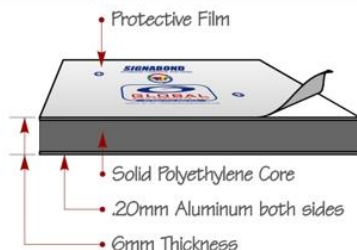

SIGNABOND LITE TM **Signabond Lite[®] Aluminum Composite Panels**

Signabond Lite aluminum composite sign panel is available in 12 different colors and two different thicknesses, it offers more choices than any other composite panel on the market today. Signabond Lite is designed for flat sign panel applications and is easily cut and routed with everyday shop tools. Signabond Lite is easily your best choice for quality and selection in today's crowded aluminum composite market.

Colors 3mm thickness

Available Panel Sizes: 4 ft x 8 ft (1220mm x 2440mm)

Colors 3mm & 6mm:

Available Panel Sizes:

- 4 ft x 8 ft (1220 mm x 2440 mm)
- 4 ft x 10 ft (1220 mm x 3050 mm)
- 5 ft x 10 ft (1523 mm x 3050 mm)

Weight:

- 3mm 4 ft x 8 ft, 28.25 lbs
- 3mm 4 ft x 10 ft, 35.5 lbs
- 3mm 5 ft x 10 ft, 44 lbs
- 6mm 4 ft x 8 ft, 51.5 lbs
- 6mm 4 ft x 10 ft, 64.5 lbs
- 6mm 5 ft x 10 ft, 80.5 lbs

3mm Signabond Lite

6mm Signabond Lite

Attributes:

- Available in 3mm or 6mm total thickness
- Aluminum skin thickness .20 mm
- Quality Aluminum Composite Sign Panel
- Recommended for Flat Sign Panel Applications
- Solid Polyethylene Core
- Paint: PPG Trueform polyester coil coated panels
- UL Recognized and Approved
- NCHRP350 Highway road sign approved
- Simply wipe off to begin use
- Ideal paint finish for best results
- Impervious to most harsh chemicals
- Easy to cut and route with everyday tools
- Ready to accept paint, screen printing, or UV flatbed inks.
- Available in white/white, white/mill, or black/black, red/red, brown/brown, royal blue/royal blue, ivy green/ivy green, ivory/ivory, burgundy/burgundy, and caution yellow/caution yellow including two premium brushed metal finishes
- 5 Year Limited Warranty