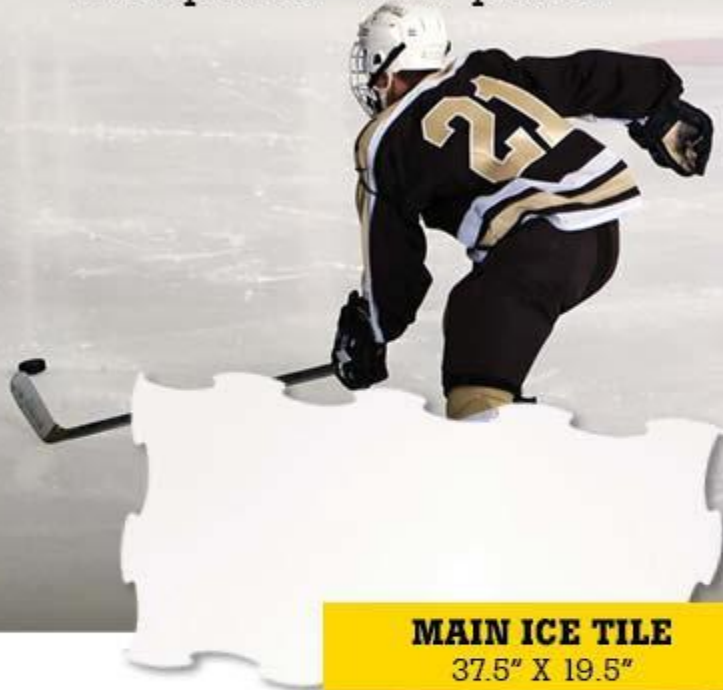

**PROFESSIONAL
PLASTICS**

SANI-ARMOR ICE

Non-melting polymer ice surface for
year-round fun!

- Guaranteed improve your skill level!
- Great fun with friends!

*Premium ice skating tiles with
friction-induced locking system!*

- Easy One-Person Assembly
- Self Lubricating — No Liquids Needed!
- Figure Skating
- Hockey
- Free Skating
- Skill and Endurance Training

**ICE TIME
ANYTIME!**

Made in Canada 

MAIN ICE TILE

6 Pcs per box = 27 ft² per box