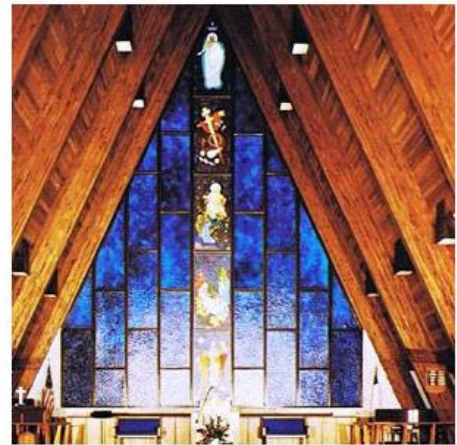

Traditional Multicolored Types of Glass

	#1		#3		#4
	#5		#9		#10
	#13A		#15		#16
	#21				

Religious Stained Glass Solutions

Religious Murals & Church Windows

Krinkglas religious murals & church windows murals are custom made to any design [design](#), [color](#), and [size](#) needed. You get the beauty of traditional stained glass church windows with the economy and durability of Krinkglas; a practical solution for special religious stained glass.

Cross at Sunrise Religious Stained Glass Mural

Apostles Religious Stained Glass Wall Mural

Christ Praying

Holy Family Stained Glass Mural

Murals with Blue Wall

Christ with Challis

Holy Family

Holy Family Abstract