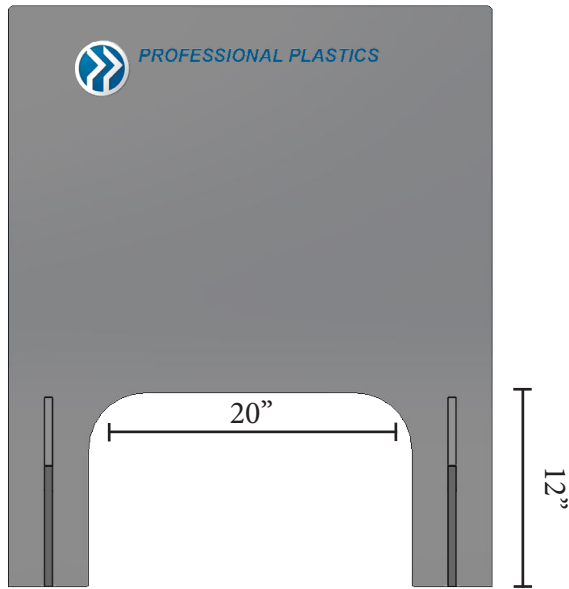

NEW YORK FAB SNEEZE GUARD

PRODUCT SPECIFICATIONS

MATERIAL

ACRYLIC
POLYCARBONATE

THICKNESSES

.187 THICK
.250 THICK

COMPONENTS

(1) SHIELD - 1
(2) LEGS - 2

SIZES

24" W x 36" H
30" W x 30" H
30" W x 36" H
30" W x 40" H
36" W x 40" H
20" W x 36" H

MODEL NO.

FABSNEEZEGUARD-24X36
FABSNEEZEGUARD-30X30
FABSNEEZEGUARD-30X36
FABSNEEZEGUARD-30X40
FABSNEEZEGUARD-36X40
FABSNEEZEGUARD-20X36