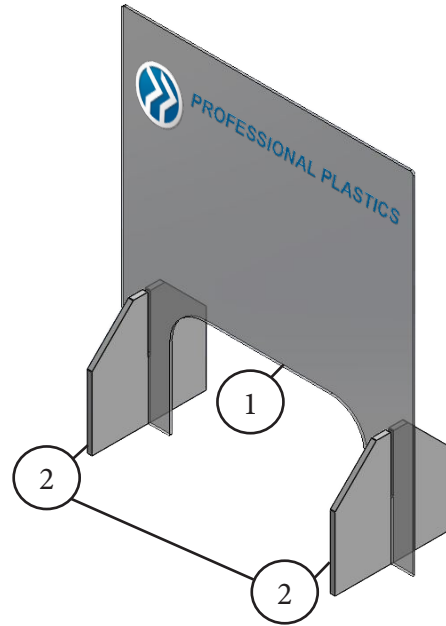

NEW YORK FAB SNEEZE GUARD

PRODUCT SPECIFICATIONS

MATERIAL

ACRYLIC
POLYCARBONATE

THICKNESSES

.187 THICK
.250 THICK

COMPONENTS

(1) SHIELD - 1
(2) LEGS - 2

SIZES

24" W x 36" H
30" W x 30" H
30" W x 36" H
30" W x 40" H
36" W x 40" H
20" W x 36" H

MODEL NO.

FABSNEEZEGUARD-24X36
FABSNEEZEGUARD-30X30
FABSNEEZEGUARD-30X36
FABSNEEZEGUARD-30X40
FABSNEEZEGUARD-36X40
FABSNEEZEGUARD-20X36