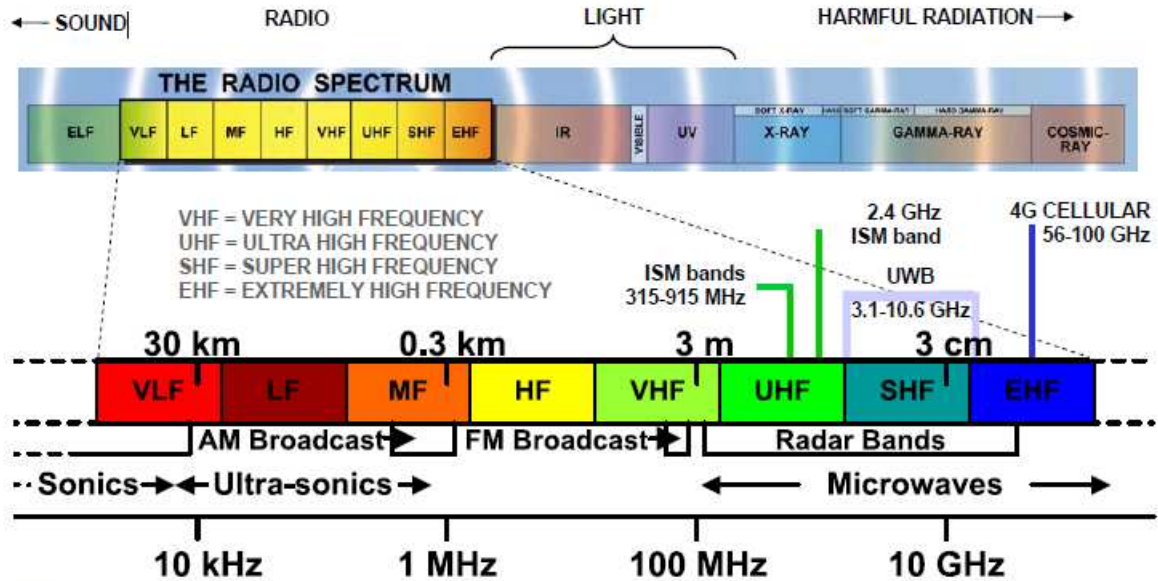

PROFESSIONAL PLASTICS

Electromagnetic Spectrum Overview

ISM = Industrial, Scientific and Medical
UWB = Ultra Wide Band

www.professionalplastics.com
sales@proplas.com

USA (888) 995-7767 – Singapore +65 6266-6193 – 台灣 Taiwan +886 (3) 5357850