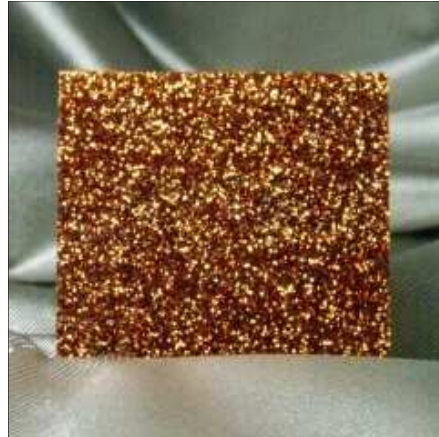

Copper - G250